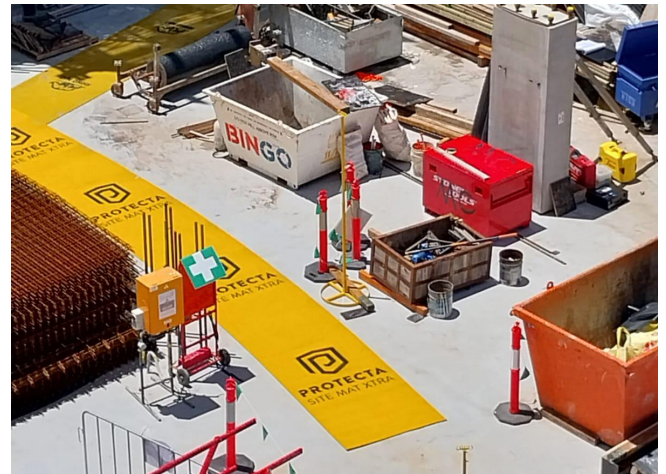

# Protecta Site Mat XTRA

✓ P4 Slip Rating

✓ Tough and Durable

✓ Conforms to Rough Terrain

Multi-purpose safety mat solution for rugged environments, helping keep site offices and amenities clean.

### Key Benefits:

- P4 slip rating
- Easy to roll out
- Weight keeps mat in place
- Captures mud and dirt
- Provides designated walkway and a safe passage over uneven terrain

### Main Applications:

- Internal and external use
- Walkway through muddy, wet and sandy areas
- Boot cleaner / doormat

Code	Dimensions	Colour
RSMX1210-Y	1.2m x 10m x 13mm roll	Yellow
RSMX1210-G	1.2m x 10m x 13mm roll	Green
RSMX1210-B	1.2m x 10m x 13mm roll	Blue
RSMX1210-R	1.2m x 10m x 13mm roll	Red
RSMX1210-O	1.2m x 10m x 13mm roll	Orange
RSM-PEG	Fixing pegs (Optional)	